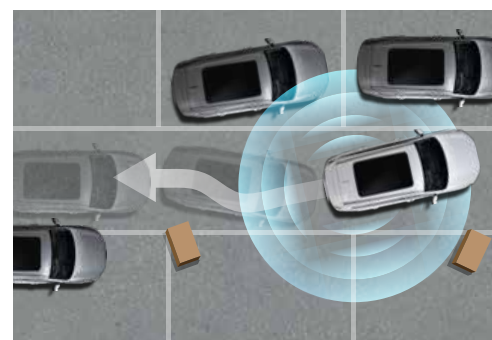

Automated Parking System (APS)
Complete all parking styles without manual control.

Auto Reversing Assistance (ARA)
Trace back and return to the original path within 50 metres.

12.3" Infotainment Display with Apple CarPlay & Android Auto