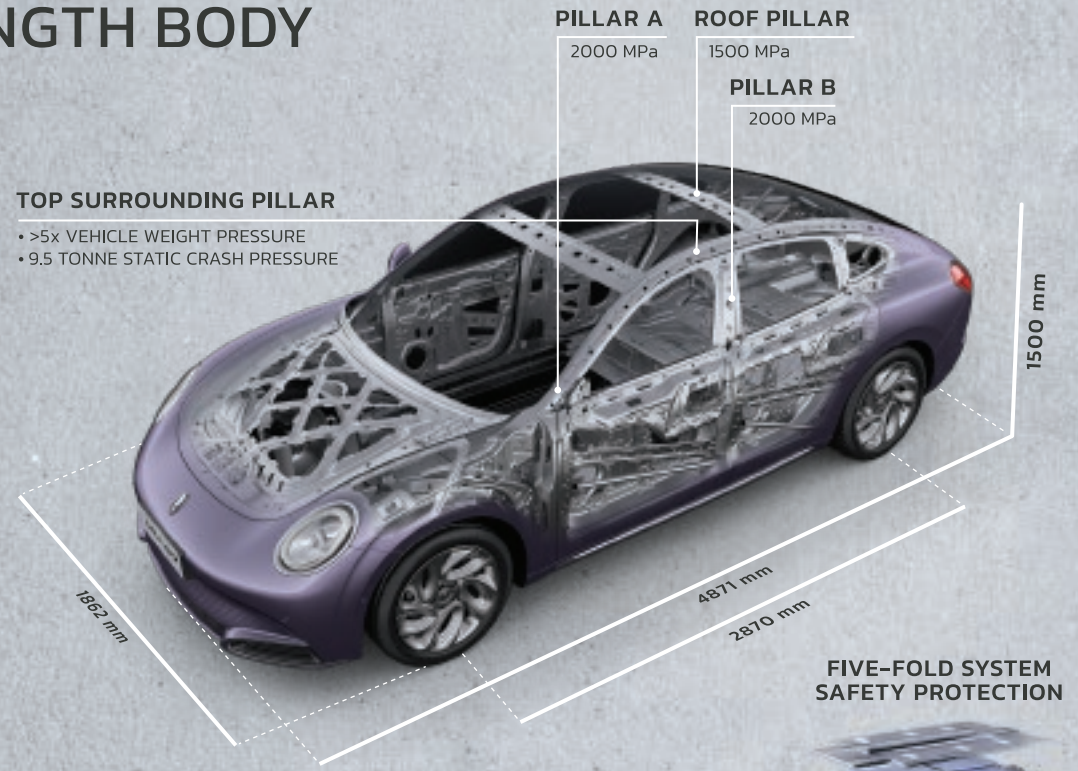

CAGE-STYLE HIGH-STRENGTH BODY

EXTERIOR

INTERIOR

ALLOY WHEEL

SERVICE PACKAGE FOR GWM ORA 07

		LONG RANGE ULTRA	PERFORMANCE	
Basic Edition	3 Years	RM 2,288	RM 2,688	Included: Multipoint Inspection, Tyre Alignment, Balancing and Rotation, Reducer Oil Service, Shim Oil Inlet, Air Conditioning Filter Service, Brake Fluid Service, Drive Motor Coolant Service, Air Conditioning Refrigerant Service.
	6 Years	RM 4,588	RM 4,988	
	8 Years	RM 6,488	RM 7,288	
Extra Edition	6 Years	RM 14,488	RM 14,888	Additional: Wiper Blades Replacement (Left & Right), Remote Control Battery Replacement, 12V Battery Replacement, Brake Pads Replacement (Front & Rear), Brake Disc Replacement (Front & Rear).
	8 Years	RM 16,888	RM 17,688	

PANORAMIC GLASS ROOF

FRAMELESS DOORS

3.3kW VEHICLE-TO-LOAD (V2L)

ELECTRIC REAR SPOILER

ROTATING CONTROL PANELS

DUAL FRONT SEATS WITH MASSAGE FUNCTION & AIR VENTILATION SYSTEM

11 INFINITY SPEAKERS

12.3" COLOURED MULTITOUCH SCREEN WITH APPLE CARPLAY & ANDROID AUTO