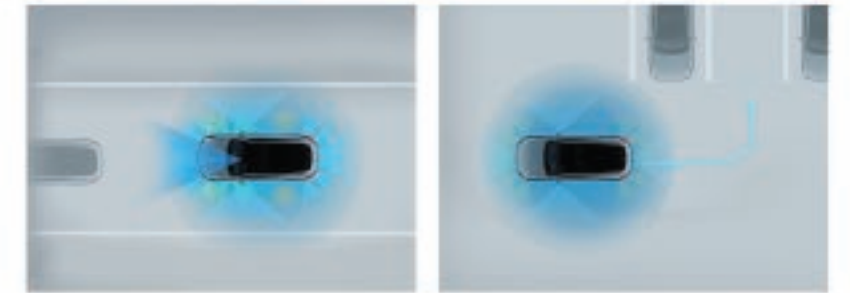

A CAPTIVATING IMPRESSION OF STYLE AND DYNAMISM

COMPREHENSIVE INTELLIGENT SUITE

- Adaptive Cruise Control (ACC)
- Intelligent Cruise Assistance (ICA)
- Traffic Jam Assist (TJA)
- Front Collision Warning (FCW)
- Auto Emergency Braking (AEB)
- Auto Emergency Braking-Pedestrians (AEB-P)
- Auto Emergency Braking-Bicycle (AEB-B)
- Parking Distance Control (PDC)
- Rear Cross Traffic Alert (RCTA)
- Rear Cross Traffic Braking (RCTB)
- Lane Departure Warning (LDW)
- Lane Keeping Assist (LKA)
- Emergency Lane Keeping Assist (ELK)
- Intelligent Evade (IE)
- Lane Change Assist (LCA)
- Traffic Sign Recognition (TSR)
- Overspeed Alert
- Intelligent Speed Alerting (ISA)
- Secondary Collision Mitigation (SCM)
- Emergency Signal System (ESS)
- Door Opening Warning (DOW)
- Rear Collision Warning (RCW)
- AEB Junction Assist
- Emergency Braking at Low Speed (L-AEB)
- Front Radar Auto Turn On at Low Speed
- Blind Spot Detection (BSD)
- Electronic Stability Program (ESP)
- Integration Intelligent Parking (IIP)

ADAPTIVE CRUISE CONTROL (ACC) WITH INTELLIGENT CRUISE ASSISTANCE (ICA)

ADAS INTELLIGENT FRONT FACING CAMERA
4 x SURROUNDING CAMERA
12 x ULTRASONIC SENSORS
2 x MILLIMETER WAVE RADAR

INTEGRATION INTELLIGENT PARKING (IIP) & AUTO REVERSING ASSISTANCE (ARA)