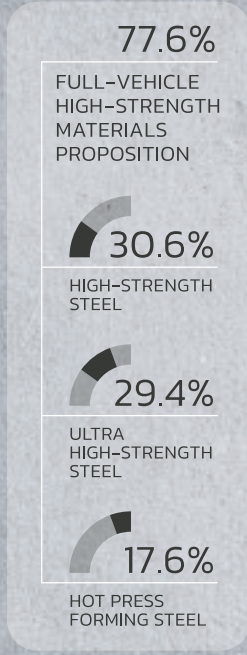

CAGE-STYLE HIGH-STRENGTH BODY

EXTERIOR

INTERIOR

ALLOY WHEEL

SERVICE PACKAGE FOR GWM ORA 07

		LONG RANGE ULTRA	PERFORMANCE	
Basic Edition	3 Years	RM 2,288	RM 2,688	Included: Multipoint Inspection, Tyre Alignment, Balancing and Rotation, Reducer Oil Service, Shim Oil Inlet, Air Conditioning Filter Service, Brake Fluid Service, Drive Motor Coolant Service, Air Conditioning Refrigerant Service.
	6 Years	RM 4,588	RM 4,988	
	8 Years	RM 6,488	RM 7,288	
Extra Edition	6 Years	RM 14,488	RM 14,888	Additional: Wiper Blades Replacement (Left & Right), Remote Control Battery Replacement, 12V Battery Replacement, Brake Pads Replacement (Front & Rear), Brake Disc Replacement (Front & Rear).
	8 Years	RM 16,888	RM 17,688	